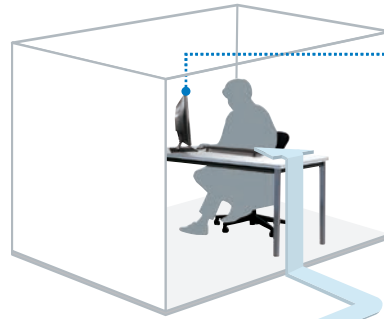

Socially-distanced examinations in the same room*1

The computer with RT-6100 CB for Windows is interchangeable with the control console in the examination room. This software allows for a more flexible examination room layout and enhances patient flow while maintaining a safe physical distance.

“Take the first step towards the future with confidence”

Remote examinations from a different location*1

RT-6100 CB for Windows enables remote examinations by using functions or software through a Windows computer to control the equipment remotely.

*1 Based on the working environment and the specifications/performance of the computer

Selectable user interface

The operator can choose between using the standard control console or a computer/tablet by using RT-6100 CB for Windows.*2 Explore the possibilities.

*2 Control console and Windows computer/tablet cannot be used/connected simultaneously.

RT-6100 CB for Windows Specifications

Software	RT-6100 CB for Windows (installation CD)
Standard accessories	License key
Compatible devices	RT-6100, TS-610

RT-6100 CB for Windows System Requirements

Operating system	Windows 10 Version 1809, 1909, 2004 (32-bit/64-bit), SMB 1.0
Display	Vertical/horizontal resolution: 1,080 pixels or greater
Disk device	CD-ROM drive (only for installation)
Other	USB2.0: 1 port or more LAN (100BASE-T or higher): 1 port or more Mouse SD card reader (if necessary)

Product/model name: REFRACTOR RT-6100